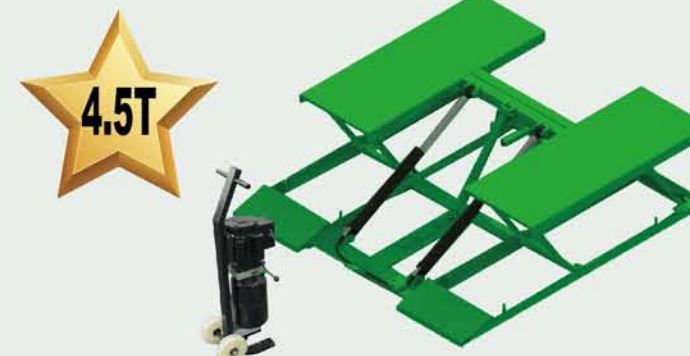

2.5T

\$2,495

HAMMERHEAD QUICK LIFT JACK

71.SL.025

24 MONTHS INTEREST FREE
WEEKLY PAYMENT
\$23.99

- 2.5 Ton Lifting Capacity
- Max Lifting Height of 460mm
- 240V / 10A Plug / Single Phase
- Portable & Easy to Store Design

3T

\$3,495

HAMMERHEAD 3 TON MID RISE SCISSOR LIFT

71.030.MRL

24 MONTHS INTEREST FREE
WEEKLY PAYMENT
\$33.61

- 3 Year Australian Warranty on all Structural, Hydraulic & Electrics
- CE Certified
- 3000KG / 3 Ton Lifting Capacity
- Lifting Height of 960mm
- Low initial platform height of 115mm to get underneath most vehicles.
- 240V Single Phase Power Unit

4.5T

\$3,995

HAMMERHEAD 4.5 TON PORTABLE MID RISE SCISSOR LIFT

71.045.PMRL

24 MONTHS INTEREST FREE
WEEKLY PAYMENT
\$38.41

- 3 Year Australian Warranty on all Structural, Hydraulic & Electrics
- CE Certified
- 4500KG / 4.5 Ton Lifting Capacity
- Lifting Height of 620mm
- Low initial platform height of 100mm to get underneath most vehicles.
- 240V Single Phase Power Unit