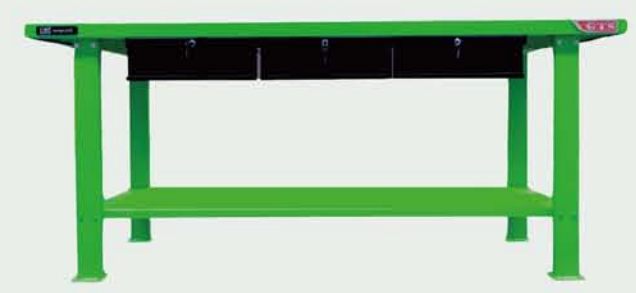

$799 3 DRAWER 79" HEAVY DUTY WORKBENCH WITH CASTOR WHEELS (MUTANT)
41.TBW.20(GB)

24 MONTHS INTEREST FREE
WEEKLY PAYMENT
$7.68

- •2000 (W) x 640 (D) x 865 (H) mm
- •450KG Load Capacity
- •4x Heavy Duty Castor Wheels
- •53 Litre Storage Capacity in 3 Lockable Drawers

WORKSHOP EQUIPMENT

WORKSHOP EQUIPMENT