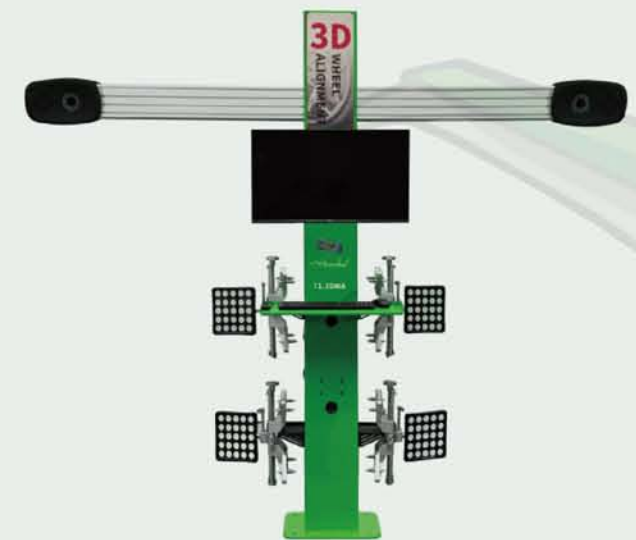

$7,995 HAMMERHEAD 3D WHEEL ALIGNMENT MACHINE
71.3DWA

24 MONTHS INTEREST FREE
WEEKLY PAYMENT
$76.81

- •Programmed with up to 40,000 types of vehicle wheel alignment data with the option to download input or download new data as needed
- •Equipped with printer to print out measurement results
- •Historical functionality to store user information which can be printed out at a later date
- •Max Wheelbase of a Vehicle 3750mm
- •240V / 10A Plug / Single Phase