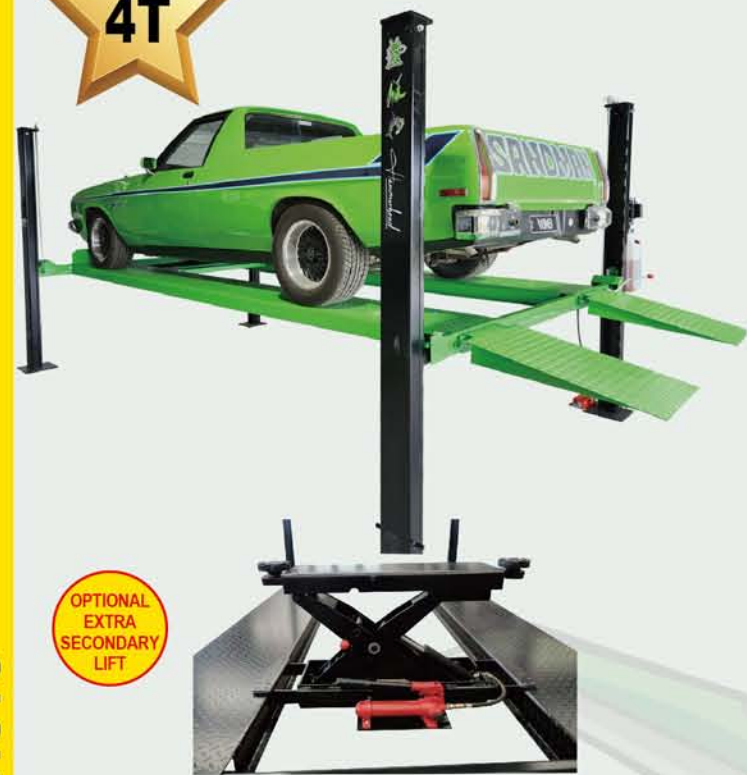

4T

OPTIONAL EXTRA SECONDARY LIFT