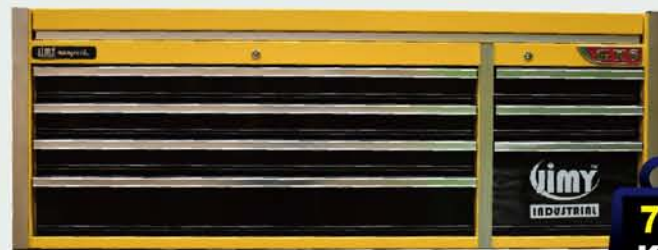

77 KG

$1,150

KONECT SERIES 7 DRAWER 56" TOOL CHEST

24 MONTHS INTEREST FREE WEEKLY PAYMENT **$11.06**

- 41.TB06.07(B)
- 41.TB06.07(GB)
- 41.TB06.07(OB)
- 41.TB06.07(GY)
- 41.TB06.07(R)
- 41.TB06.07(YB)

BOX DIMENSIONS: 1435MM (W) X 570MM (L) X 545MM (H)
680KG Weight Load Capacity
77KG Heavy Duty Toolbox